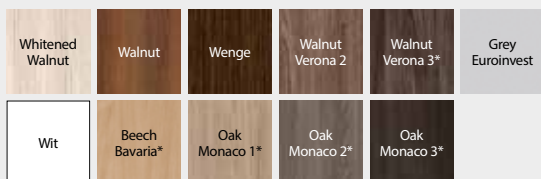

Porta DECOR P, Scandinavische Beech

model P

model M

model D

model L

beglazing met glazen paneel

glazen paneel, chinchilla'

Portadecor Fineer ★★★★★