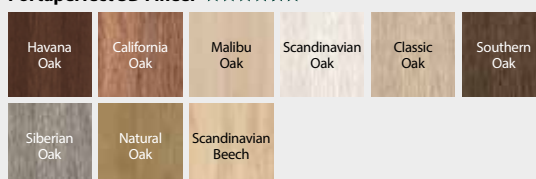

Portaperfect 3D Fineer ★★★★★