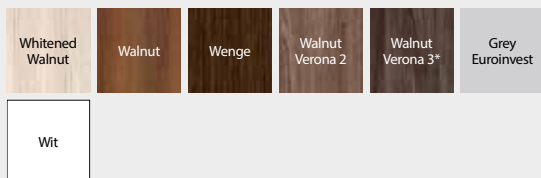

* zolang de voorraad strekt

Portasynchro 3D Fineer ★★★★★

Portadur Fineer ★★★★★

Portaperfect 3D Fineer ★★★★★

Porta LINE

Porta LINE G.1, Concrete Dark

model A.1

model B.1

model C.1

model D.1

model E.1

model F.1

model G.1

model H.1

zilveren inleg

Portadecor Fineer ★★★★★☆

Portasynchro 3D Fineer ★★★★★☆

HORIZONTALETEXTUUR

* zolang de voorraad strekt

Portaperfect 3D Fineer ★★★★★☆

CPL HQ,0,2 Fineer ★★★★★☆

* zolang de voorraad strekt

Porta CPL

Porta CPL 1.1, deurblad – Naturel Eik, deur kozijn – Concrete Dark