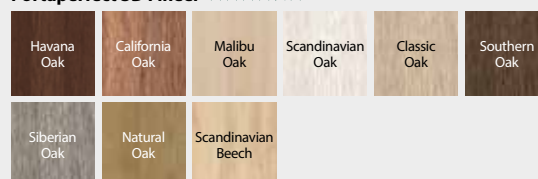

mat glazen paneel

plat paneel

Portadecor Fineer ★★★★★

* zolang de voorraad strekt

Portasynchro 3D Fineer ★★★★★

Premium Fineer ★★★★★

Portadur Fineer ★★★★★

Portaperfect 3D Fineer ★★★★★