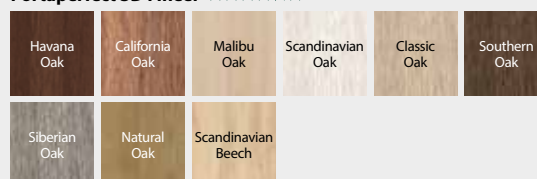

* zolang de voorraad strekt

Portasynchro 3D Fineer ★★☆☆☆☆

Premium Fineer ★★★★★☆

Portadur Fineer ★★★★★☆

Portaperfect 3D Fineer ★★★★★☆

Porta CONCEPT, groep C

Porta CONCEPT C.6, Wit

model C.0